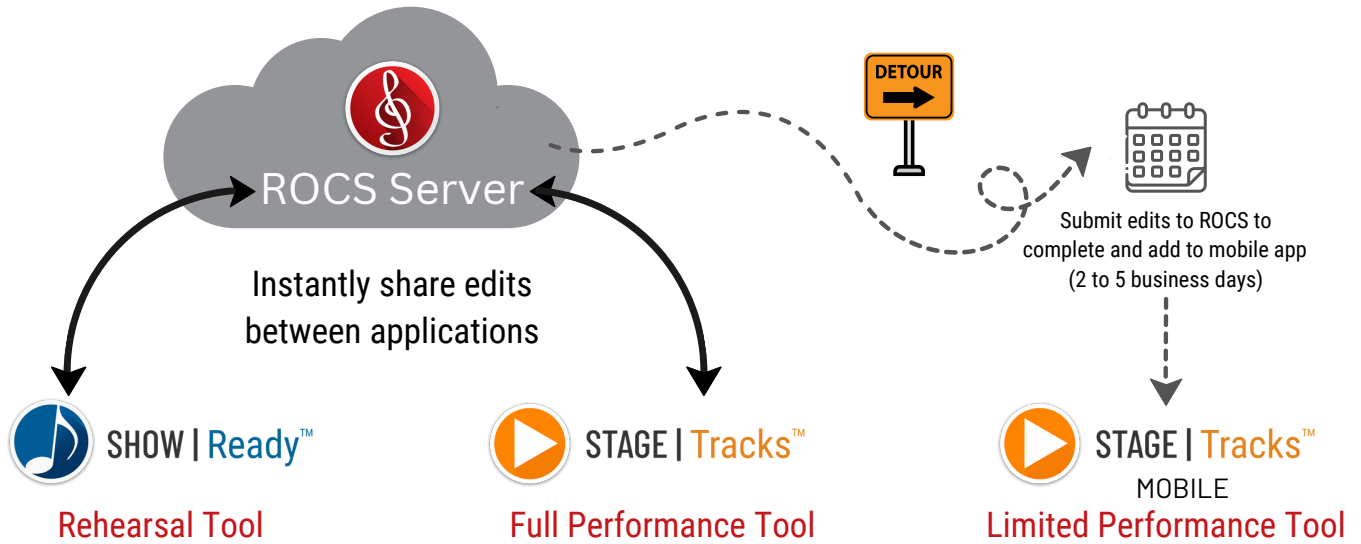

# RIGHT ON CUE SERVICES

| FEATURE CHART                        | SHOW   Ready  | STAGE   Tracks   | STAGE   Tracks MOBILE  |
|--------------------------------------|---|--|--|
| Use Case                             | Rehearsals  | Performances   | Performances   |
| Functionality                        | Click track, ability to make edits (vamps, skips, tempo changes, key changes, etc.) | Ability to make edits (vamps, skips, tempo changes, key changes, etc.)   | Basic playback (no indefinite vamps, skips, etc.)  |
| Orchestration                        | Piano, bass, drums, vocal parts* (all MIDI)<br>*not actual voices                   | Full orchestration (live recordings of professional musicians)           | Full orchestration (live recordings of professional musicians)   |
| Integration                          | Upload edits to Show Ready (desktop and mobile) & Stage Tracks (desktop)            | Upload edits to Show Ready (desktop and mobile) & Stage Tracks (desktop) | Limited integration, must submit edits to ROCS, first round of edits are free, \$75/hour for additional rounds |
| Edit Timing                          | Edits applied instantly   | Edits applied instantly  | Edits take 2 to 5 business days  |
| Editor Access (includes view access) | 5 users / devices for production staff  | 5 users / devices for production staff                                   | No direct editing, must submit edits to ROCS   |
| Viewer Access                        | 100 users / devices for cast members  | Production staff only  |  |
| Supported Devices                    | Desktop: Mac, Windows<br>Mobile: iOS  | Desktop: Mac, Windows  | Mobile: iOS, Android   |